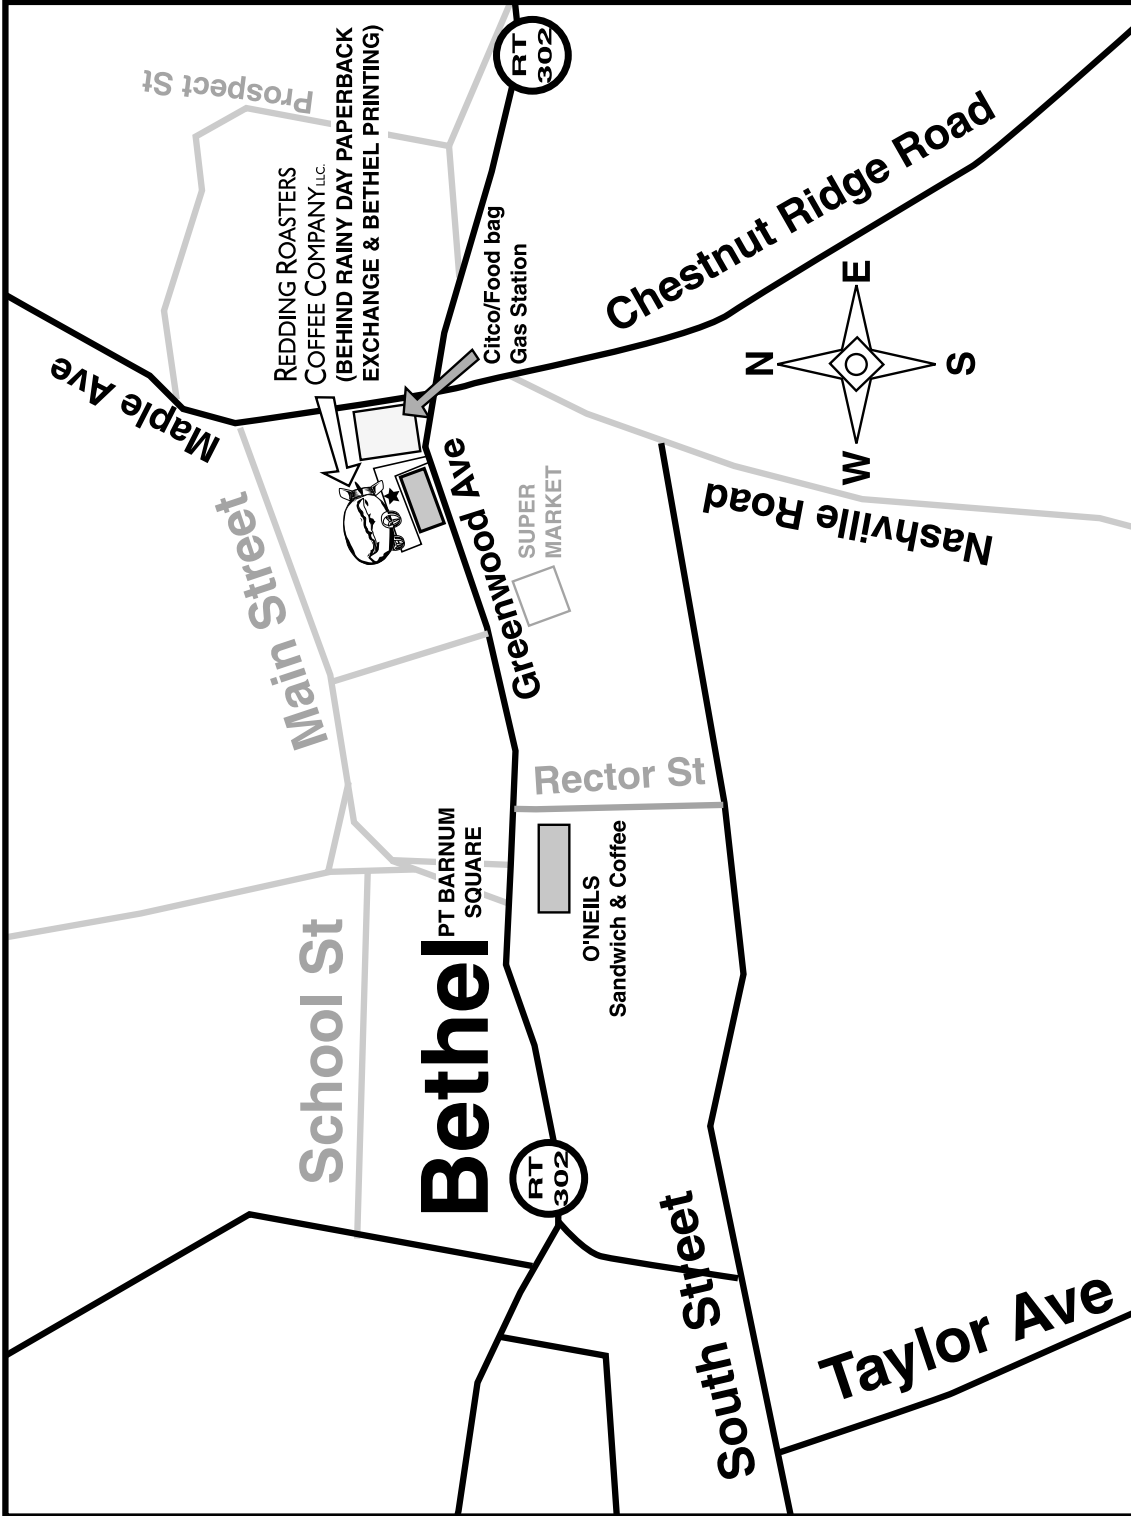

REDDING ROASTERS
COFFEE COMPANY, LLC

81 Greenwood Avenue
Bethel Ct 06801

Phone: 203.739.0510

Email:

bill@reddingroasters.com

www.reddingroasters.com

The front sign on the Rainy Day
Paperback Exchange building.

Our Storefront, (behind Rainy Day
Paperback Exchange & Bethel Printing.)
Look for the sign on the building.

How to find us

From Newtown:

West on RT 302 (Greenwood Ave.) to intersection of Chestnut and Greenwood, Citco gas station is on the right, enter driveway right after the station drive, to the parking lot behind the Rainy Day Paperback Exchange.

From Danbury:

East on RT 302 (Greenwood Ave.) to intersection of Chestnut and Greenwood Citco gas station is on the left, enter driveway right before the station, enter driveway to parking lot behind the Rainy Day Paperback Exchange.